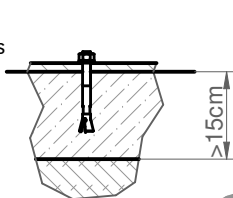

Suelo de hormigón
Fijaciones no incluidas

Concrete ground
Fixations not included

Fixation sur béton
Supports de fixation non inclus